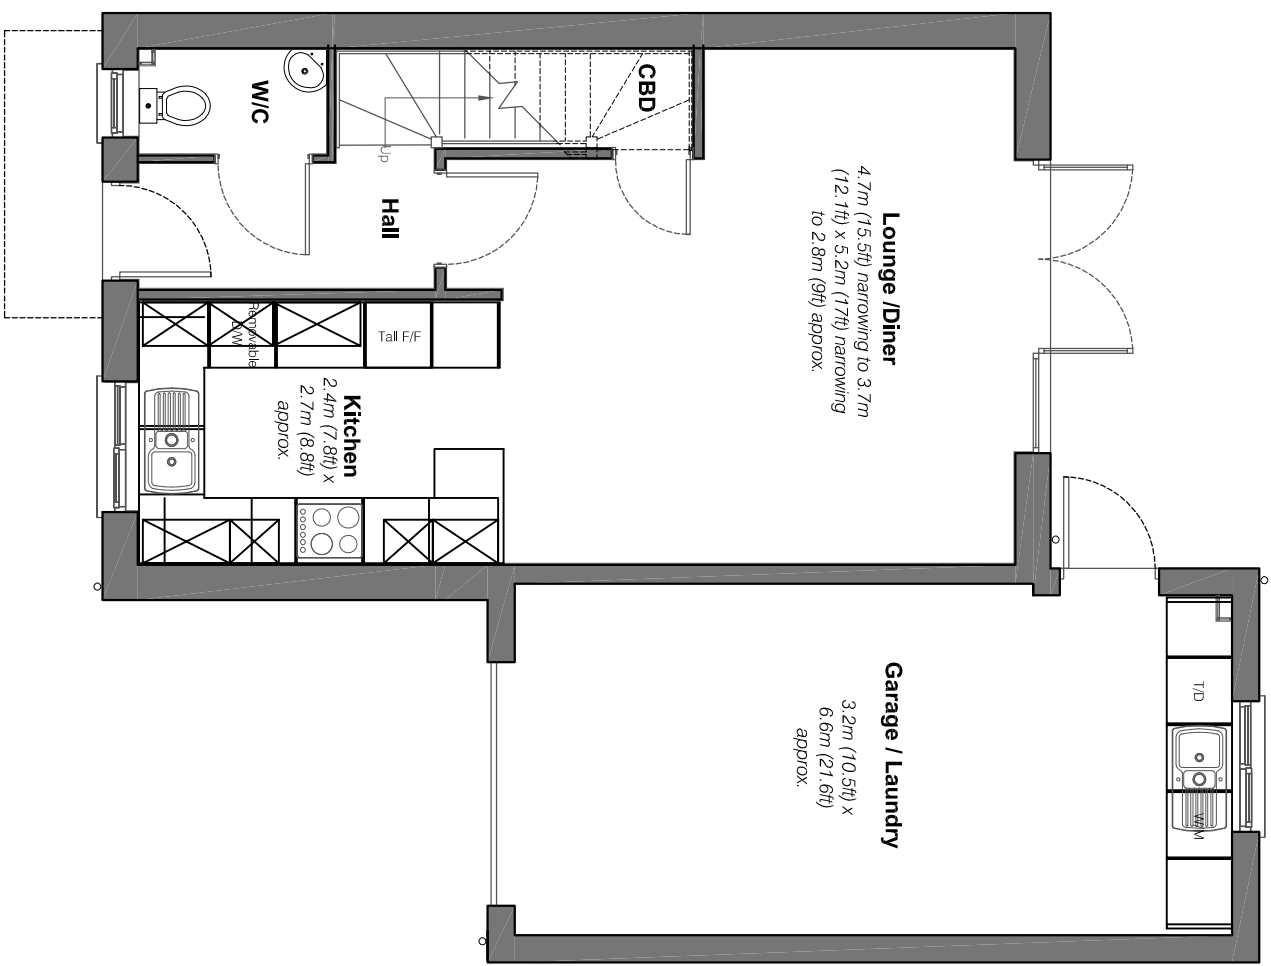

4B, 7P House
Ground Floor Plan