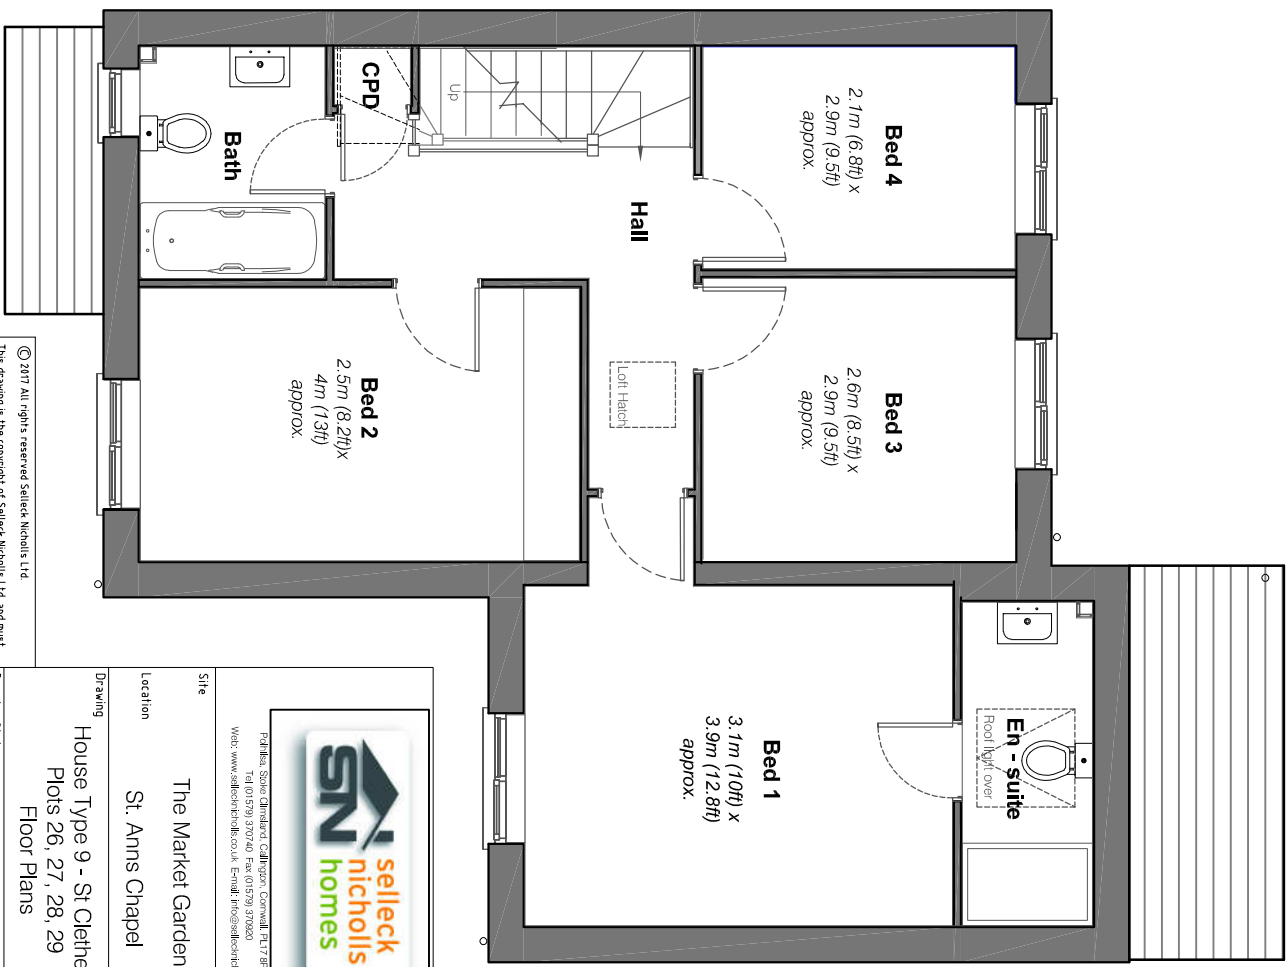

First Floor Plan

Red Lion, Stone Chambers, Collyer, Cornwell, BL7 7BP Tel: 01529 30720 Fax: 01529 30920 Web: www.sellsicknicholls.co.uk E-mail: info@sellsicknicholls.co.uk	
Site	The Market Garden
Location	St. Anns Chapel
Drawing	House Type 9 - St Clether 4
Drawing Status	Plots 26, 27, 28, 29
Scale @ A4	Marketing
NTS	HT8
Job No	2040